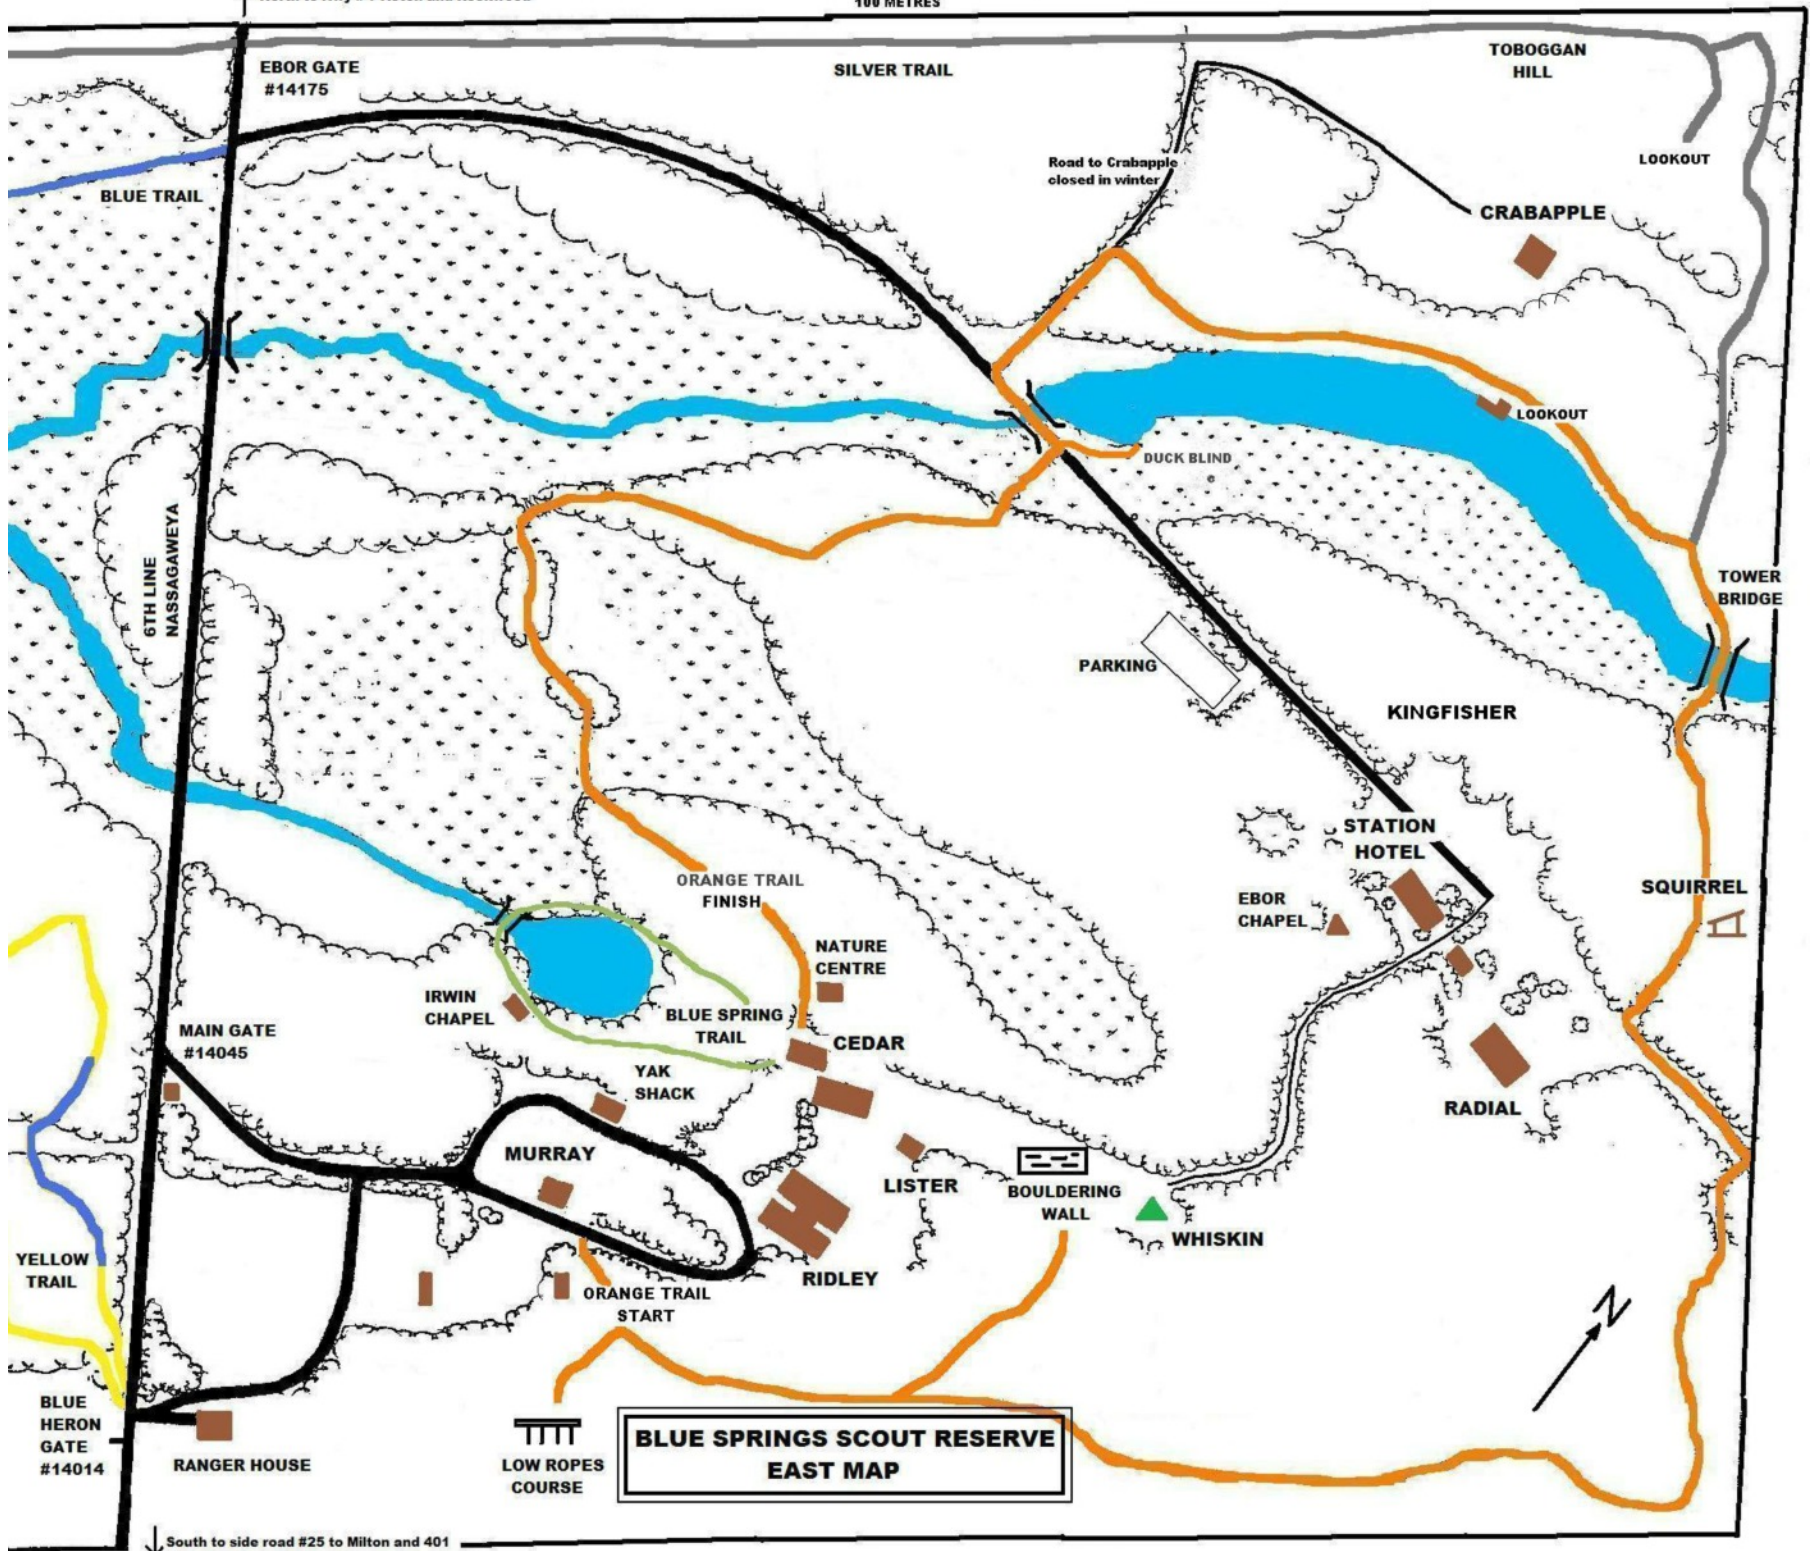

North to Hwy # 7 Acton and Rockwood

100 METRES

EBOR GATE #14175

SILVER TRAIL

TOBoggAN HILL

BLUE TRAIL

Road to Crabapple closed in winter

CRABAPPLE

LOOKOUT

6TH LINE NASSAGAWEYA

DUCK BLIND

LOOKOUT

TOWER BRIDGE

PARKING

KINGFISHER

ORANGE TRAIL FINISH

STATION HOTEL

EBOR CHAPEL

SQUIRREL

IRWIN CHAPEL

BLUE SPRING TRAIL

NATURE CENTRE

MAIN GATE #14045

CEDAR

RIDLEY

BLUE HERON GATE #14014

RANGER HOUSE

LOW ROPES COURSE

BLUE SPRINGS SCOUT RESERVE EAST MAP

South to side road #25 to Milton and 401